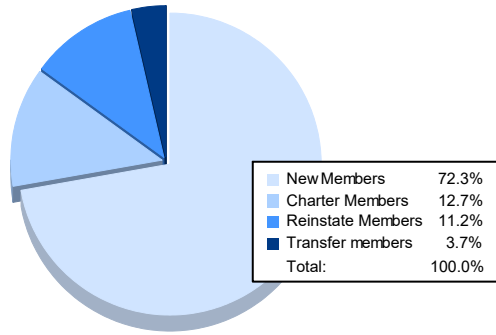

Year	New Clubs	Dropped Clubs	Gain/ Loss Clubs	New Members	Charter Members	Reinstate Members	Transfer Members	Total Member Added	Total Members Dropped	Gain/ Loss Members
2016-2017	4	0	4	158	96	5	3	262	125	137
2017-2018	3	0	3	176	68	3	0	247	147	100
2018-2019	4	0	4	112	100	2	6	220	186	34
2019-2020	3	1	2	65	93	11	1	170	220	-50
2020-2021	1	1	0	251	44	39	13	347	199	148
<b>Average</b>	<b>3</b>	<b>0</b>	<b>3</b>	<b>152</b>	<b>80</b>	<b>12</b>	<b>5</b>	<b>249</b>	<b>175</b>	<b>74</b>

### Membership Composition June 2021 Cumulative

### Gender Composition June 2021 Cumulative