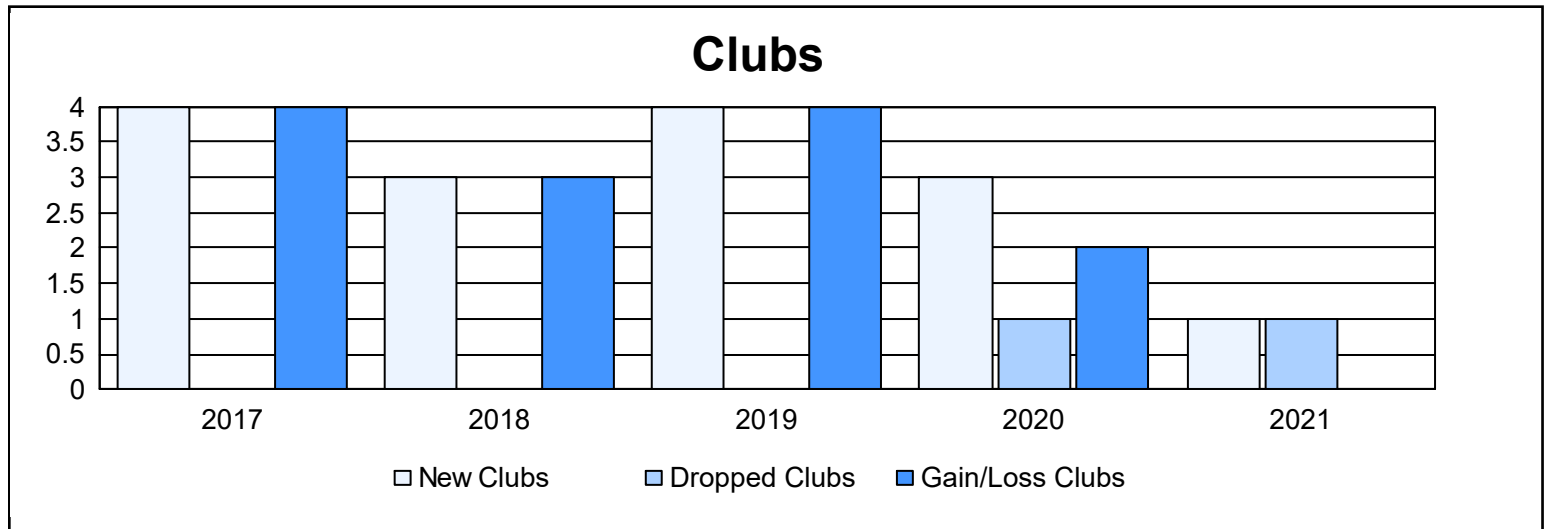

Year	New Clubs	Dropped Clubs	Gain/ Loss Clubs	New Members	Charter Members	Reinstate Members	Transfer Members	Total Member Added	Total Members Dropped	Gain/ Loss Members
2016-2017	4	0	4	158	96	5	3	262	125	137
2017-2018	3	0	3	176	68	3	0	247	147	100
2018-2019	4	0	4	112	100	2	6	220	186	34
2019-2020	3	1	2	65	93	11	1	170	220	-50
2020-2021	1	1	0	251	44	39	13	347	199	148
<b>Average</b>	<b>3</b>	<b>0</b>	<b>3</b>	<b>152</b>	<b>80</b>	<b>12</b>	<b>5</b>	<b>249</b>	<b>175</b>	<b>74</b>

### Membership Composition June 2021 Cumulative