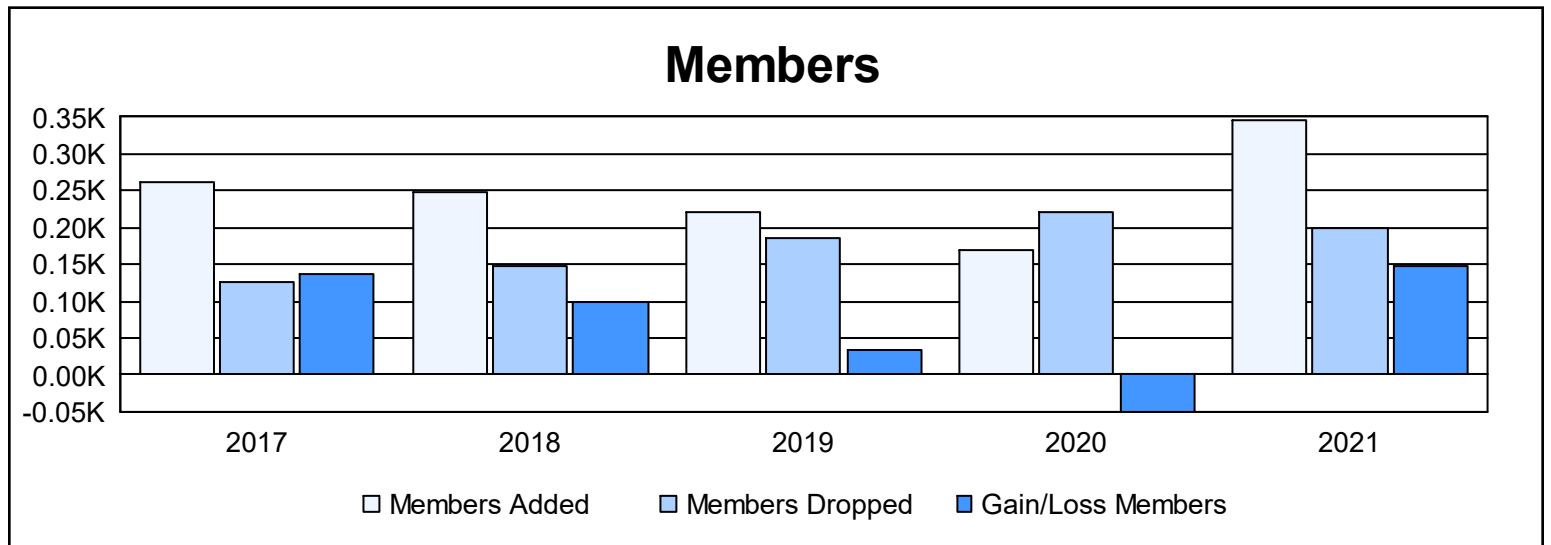

Year	New Clubs	Dropped Clubs	Gain/ Loss Clubs	New Members	Charter Members	Reinstate Members	Transfer Members	Total Member Added	Total Members Dropped	Gain/ Loss Members
2016-2017	4	0	4	158	96	5	3	262	125	137
2017-2018	3	0	3	176	68	3	0	247	147	100
2018-2019	4	0	4	112	100	2	6	220	186	34
2019-2020	3	1	2	65	93	11	1	170	220	-50
2020-2021	1	1	0	251	44	39	13	347	199	148
<b>Average</b>	<b>3</b>	<b>0</b>	<b>3</b>	<b>152</b>	<b>80</b>	<b>12</b>	<b>5</b>	<b>249</b>	<b>175</b>	<b>74</b>

### Membership Composition June 2021 Cumulative